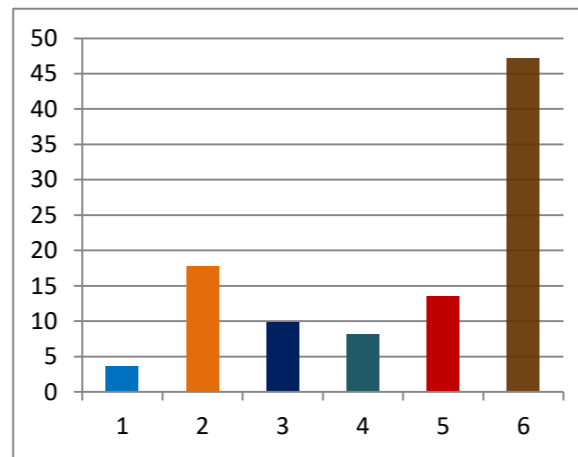

16728

2017 BMC ELECTION

CONSTITUENCY 138 - M EAST WARD

AYESHABANO A. KHAN (Winner)	6110
REHANA MOHDIQBAL SHAIKH	4467
Winning Margin	1643
Winning Margin as Percentage of Total Votes	4.79
Winning Margin as Percentage of Votes Polled	9.07

TOTAL ELECTORS	34306
VOTES POLLED	18123
VOTES NOT POLLED	16183
VOTING PERCENTAGE	52.83
NON VOTING PERCENTAGE	47.17

Percentage of votes secured over total electors in the constituency

1	INC	3.63
2	SP	17.81
3	SHS	9.85
4	OTHER PARTIES	8.11
5	IND + NOTA	13.43
6	NON VOTING %	47.17