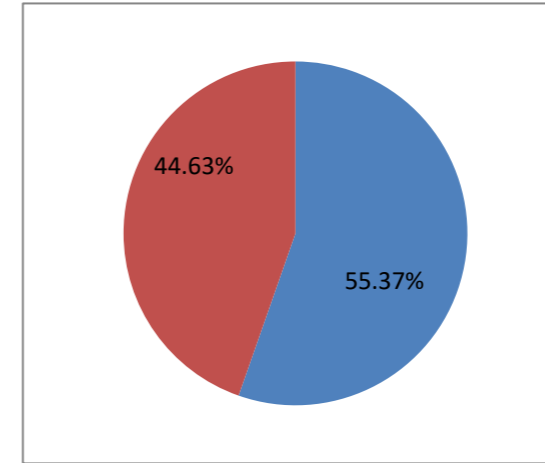

Percentage of votes secured over total votes polled in the constituency

2017 BMC ELECTION

CONSTITUENCY 146 - M EAST WARD

SAMRIDDI GANESH KATE (Winner)	8622
NILESH PRAKASH BHOSLE	5071
Winning Margin	3551
Winning Margin as Percentage of Total Votes	8.82
Winning Margin as Percentage of Votes Polled	15.93

TOTAL ELECTORS	40250
VOTES POLLED	22285
VOTES NOT POLLED	17965
VOTING PERCENTAGE	55.37
NON VOTING PERCENTAGE	44.63