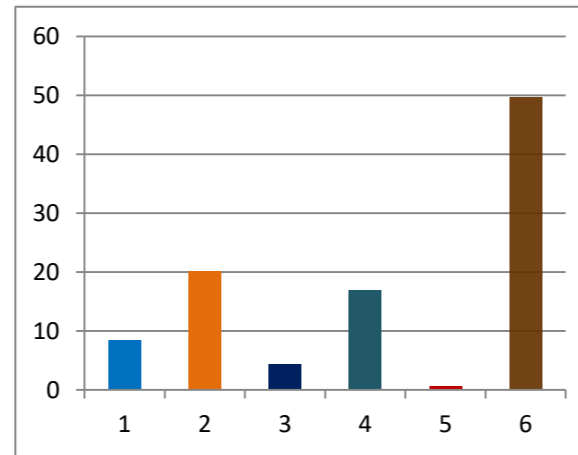

15	ZARINABEGUM SHAULHAMEED nil	F	NCP	155	0.48	0.98
16	Meena Narendra Baske	F	IND	57	0.17	0.36
17	NOTA			73	0.22	0.46

15763

2017 BMC ELECTION

CONSTITUENCY 136 - M EAST WARD

RUKHSANA NAZIM SIDDIQUI (Winner)	6364
ASMINBANO BILALAHMED KHAN	2665
Winning Margin	3699
Winning Margin as Percentage of Total Votes	11.68
Winning Margin as Percentage of Votes Polled	23.20

TOTAL ELECTORS	31658
VOTES POLLED	15943
VOTES NOT POLLED	15715
VOTING PERCENTAGE	50.36
NON VOTING PERCENTAGE	49.64

Percentage of votes secured over total electors in the constituency

1	INC	8.42
2	SP	20.1
3	SHS	4.34
4	OTHER PARTIES	16.95
5	IND + NOTA	0.55
6	NON VOTING %	49.64