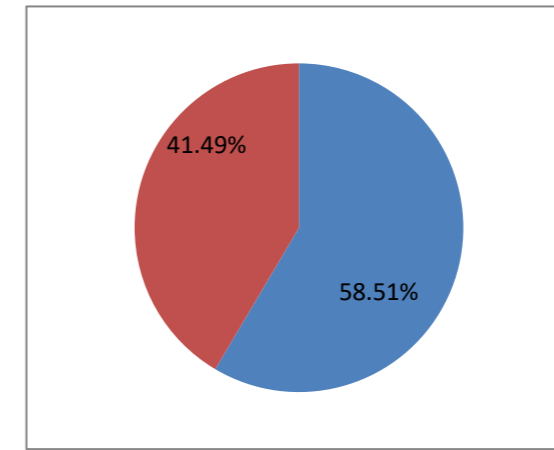

Percentage of votes secured over total votes polled in the constituency

2017 BMC ELECTION

CONSTITUENCY 144 - M EAST WARD

ANITA DINESH PANCHAL (Winner)	7764
KAMINI RAHUL SHEWALE	7273
Winning Margin	491
Winning Margin as Percentage of Total Votes	1.33
Winning Margin as Percentage of Votes Polled	2.27

TOTAL ELECTORS	36924
VOTES POLLED	21603
VOTES NOT POLLED	15321
VOTING PERCENTAGE	58.51
NON VOTING PERCENTAGE	41.49