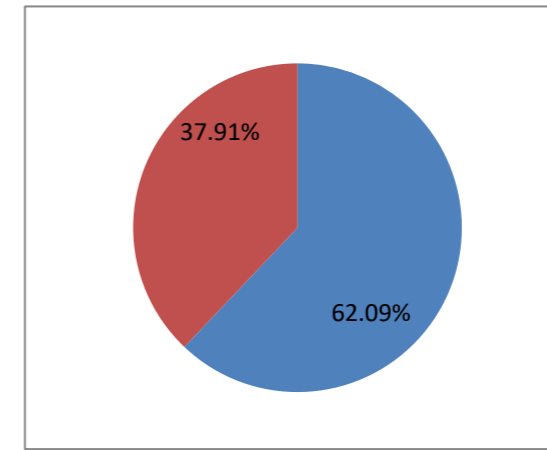

Percentage of votes secured over total votes polled in the constituency

2017 BMC ELECTION

CONSTITUENCY 148 - M EAST WARD

NIDHI PRAMOD SHINDE (Winner)	4485
RUKMINI VITHAL KHARATMOL	3256
Winning Margin	1229
Winning Margin as Percentage of Total Votes	4.91
Winning Margin as Percentage of Votes Polled	7.92

TOTAL ELECTORS	25009
VOTES POLLED	15527
VOTES NOT POLLED	9482
VOTING PERCENTAGE	62.09
NON VOTING PERCENTAGE	37.91