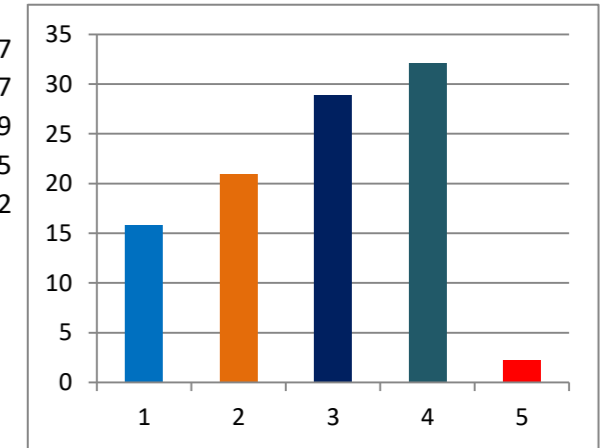

- 1 INC
- 2 BJP
- 3 SHS
- 4 OTHER PARTIES
- 5 IND + NOTA

- 15.77
- 20.97
- 28.89
- 32.15
- 2.22