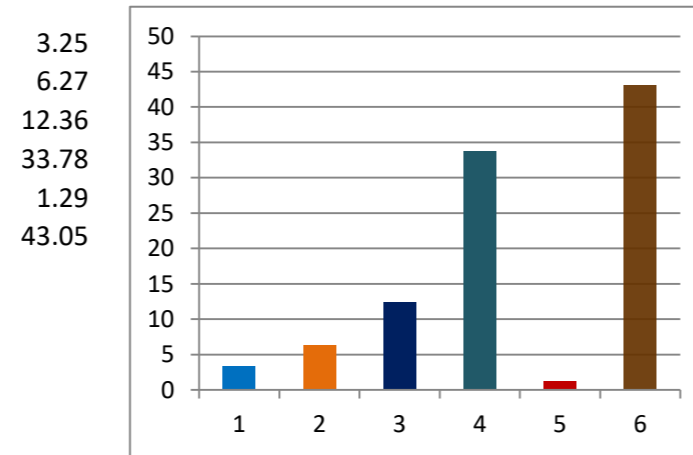

Percentage of votes secured over total electors in the constituency

- 1 INC
- 2 BJP
- 3 SHS
- 4 OTHER PARTIES
- 5 IND + NOTA
- 6 NON VOTING %

- 1 INC
- 2 BJP
- 3 SHS
- 4 OTHER PARTIES
- 5 IND + NOTA