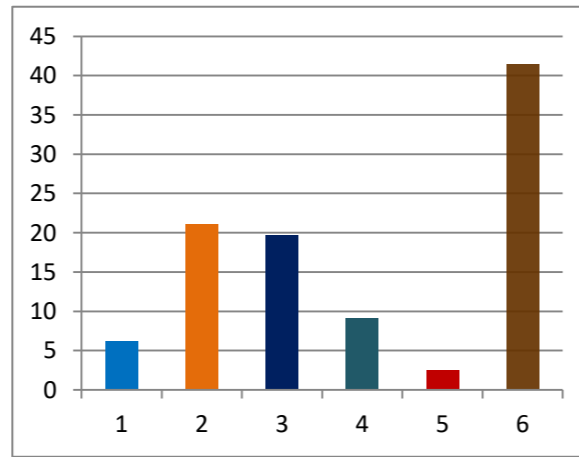

Percentage of votes secured over total electors in the constituency

1	INC	6.15
2	BJP	21.03
3	SHS	19.7
4	OTHER PARTIES	9.12
5	IND + NOTA	2.51
6	NON VOTING %	41.49

1	INC	10.51
2	BJP	35.94
3	SHS	33.67
4	OTHER PARTIES	15.59
5	IND + NOTA	4.29