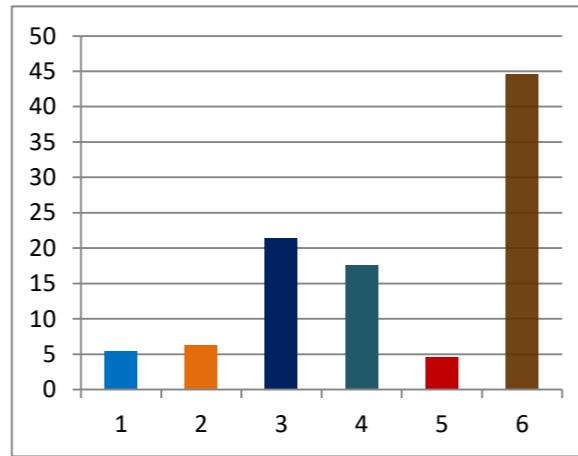

Percentage of votes secured over total electors in the constituency

1	INC	5.44
2	RPI(A)	6.28
3	SHS	21.42
4	OTHER PARTIES	17.66
5	IND + NOTA	4.57
6	NON VOTING %	44.63