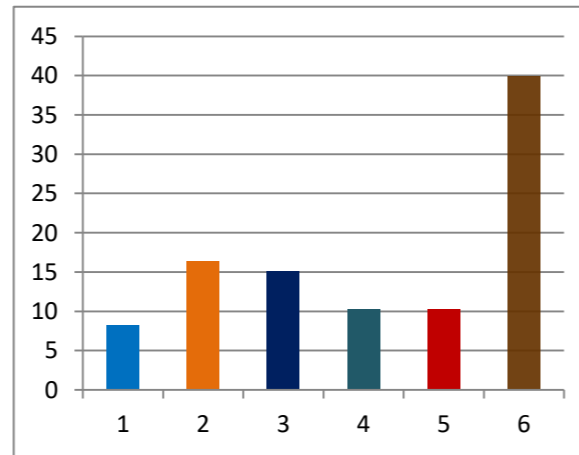

Percentage of votes secured over total electors in the constituency

- 1 INC
- 2 AIMIM
- 3 SHS
- 4 OTHER PARTIES
- 5 IND + NOTA
- 6 NON VOTING %

- 8.29
- 16.34
- 15.1
- 10.24
- 10.17
- 39.86