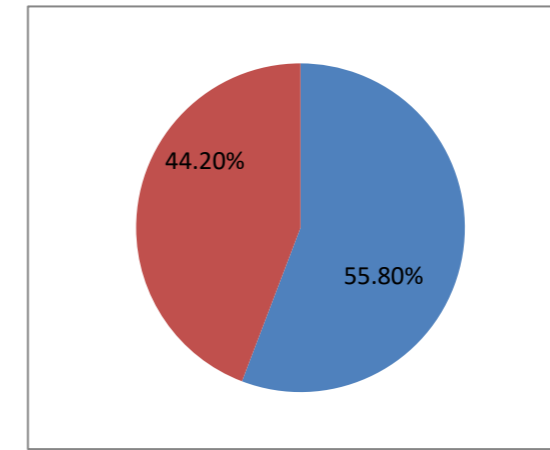

Percentage of votes secured over total votes polled in the constituency

2017 BMC ELECTION

CONSTITUENCY 139 - M EAST WARD

AKHTER A. QURESHI (Winner)	4782
ARUN V. KAMBLE	3913
Winning Margin	869
Winning Margin as Percentage of Total Votes	2.37
Winning Margin as Percentage of Votes Polled	4.25

TOTAL ELECTORS	36610
VOTES POLLED	20427
VOTES NOT POLLED	16183
VOTING PERCENTAGE	55.80
NON VOTING PERCENTAGE	44.20