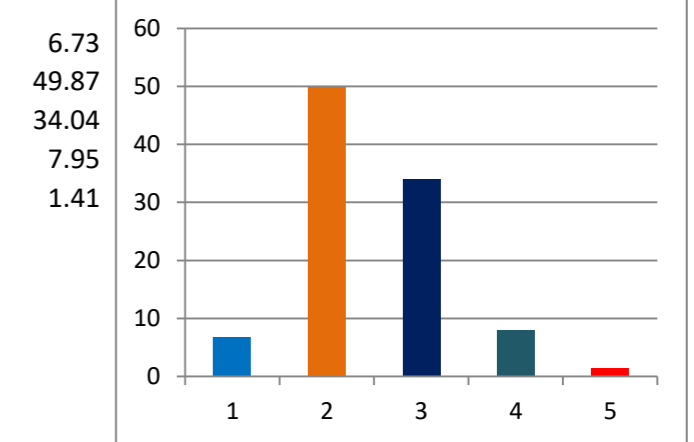

(TOTAL ELECTORS 32409 VOTES SECURED 16728)

% of votes secured

Over total electors in constituency

Over total votes polled in constituency

SL NO	CANDIDATE NAME	SEX	PARTY	GENERAL
1	Ayesha Rafique Shaikh	F	SP	8343
2	SANDHYA MAHADEO AMBEKAR	F	SHS	5695
3	BISMILLA ZAKIR MURSAL	F	INC	1125
4	JAYMALA KAILASH SARGAR	F	BJP	684
5	FARIDA SHOUKAT MOMIN	F	NCP	645
6	NOTA			236

Category	Over total electors in constituency (%)	Over total votes polled in constituency (%)
1 INC	3.47	6.73
2 SP	25.74	49.87
3 SHS	17.57	34.04
4 OTHER PARTIES	4.1	7.95
5 NOTA	0.74	1.41
6 NON VOTING %	48.38	

16728