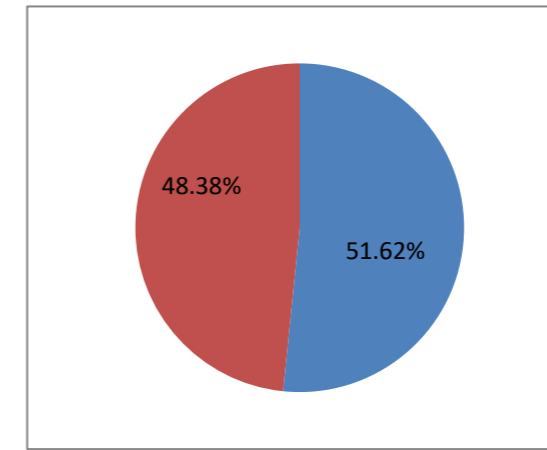

15943

Over total electors in constituency

Over total votes polled in constituency

20.10	39.92
8.42	16.72
7.49	14.87
5.38	10.68
4.34	8.62
3.60	7.14
0.48	0.95
0.30	0.59
0.26	0.51

2017 BMC ELECTION

CONSTITUENCY 137 - M EAST WARD

AYESHA RAFIQUE SHAIKH (Winner)	8343
SANDHYA MAHADEO AMBEKAR	5695
Winning Margin	2648
Winning Margin as Percentage of Total Votes	8.17
Winning Margin as Percentage of Votes Polled	15.83

TOTAL ELECTORS	32409
VOTES POLLED	16728
VOTES NOT POLLED	15681
VOTING PERCENTAGE	51.62
NON VOTING PERCENTAGE	48.38