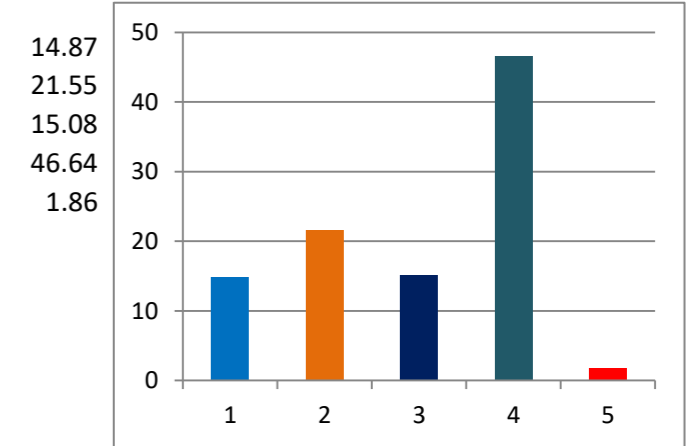

(TOTAL ELECTORS 41379 VOTES SECURED)

% of votes secured

SL NO	CANDIDATE NAME	SEX	PARTY	GENERAL
1	Nadiya Mohsin Shaikh	F	NCP	4673
2	Surekha Shankar Dhaygude	F	BBM	3848
3	AYESHA ANIS SHAIKH	F	SP	3277
4	RANJANA SHAHAJI NARAVADE	F	SHS	3269
5	VAISHALI SHASHIKANT PATIL	F	INC	3223
6	MADHAVI ASHOK PATIL	F	RSP	1472
7	BHARATI SANJAY KHARE	F	MNS	1055
8	RESHMA RAMESH NEVREKAR	F	BSKP	459
9	NOTA			405

21681

Over total electors in constituency

Over total votes polled in constituency

11.29	21.55
9.30	17.75
7.92	15.11
7.90	15.08
7.79	14.87
3.56	6.79
2.55	4.87
1.11	2.12
0.98	1.87