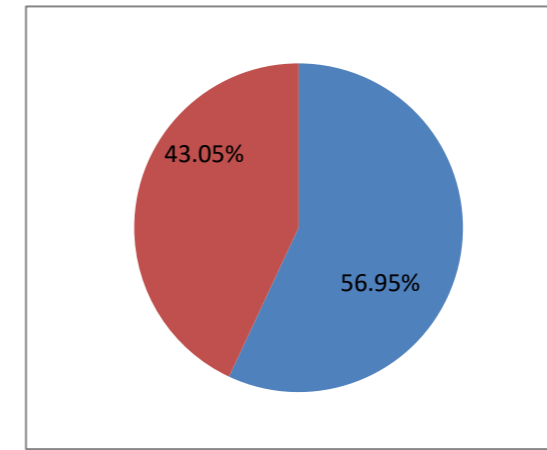

Percentage of votes secured over total votes polled in the constituency

2017 BMC ELECTION

CONSTITUENCY 143 - M EAST WARD

RUTUJA R. TARI (Winner)	4031
AYESHA M. SAYYED	3882
Winning Margin	149
Winning Margin as Percentage of Total Votes	0.46
Winning Margin as Percentage of Votes Polled	0.80

TOTAL ELECTORS	32621
VOTES POLLED	18579
VOTES NOT POLLED	14042
VOTING PERCENTAGE	56.95
NON VOTING PERCENTAGE	43.05