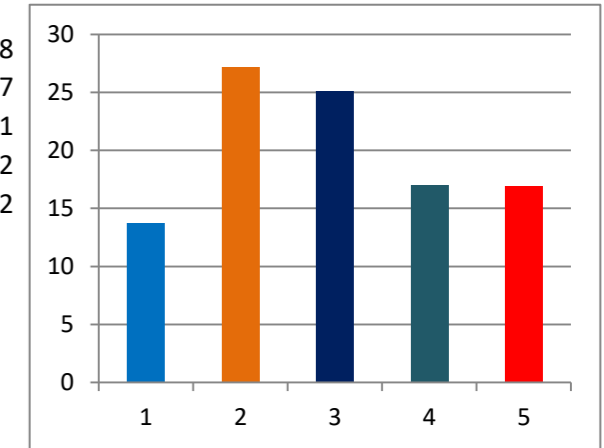

- 1 INC
- 2 AIMIM
- 3 SHS
- 4 OTHER PARTIES
- 5 IND + NOTA

- 13.78
- 27.17
- 25.11
- 17.02
- 16.92