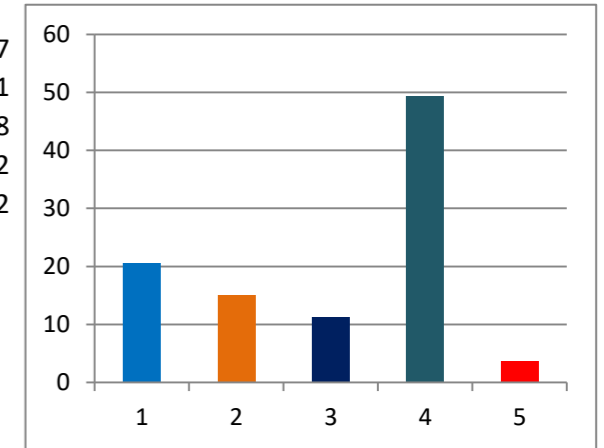

1 INC	20.57
2 BJP	15.01
3 SHS	11.28
4 OTHER PARTIES	49.42
5 IND + NOTA	3.72