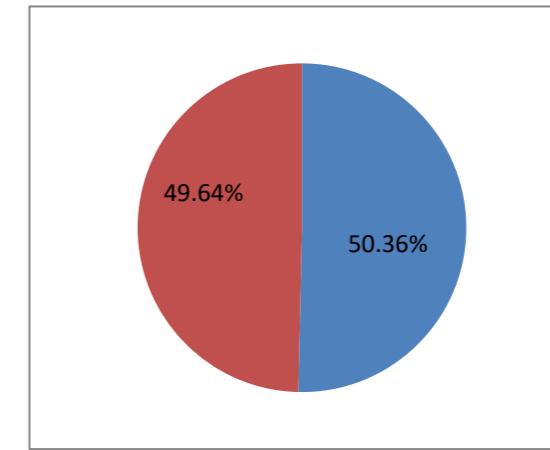

Over total electors in constituency

Over total votes polled in constituency

8.60	17.79
6.45	13.34
5.95	12.31
5.22	10.79
4.18	8.64
4.03	8.34
3.17	6.55
2.86	5.92
2.61	5.39
1.18	2.45
1.04	2.15
0.97	2.01
0.72	1.48
0.49	1.02

15	ZARINABEGUM SHAULHAMEED nil	F	NCP	155	0.48	0.98
16	Meena Narendra Baske	F	IND	57	0.17	0.36
17	NOTA			73	0.22	0.46

15763

2017 BMC ELECTION

CONSTITUENCY 136 - M EAST WARD

RUKHSANA NAZIM SIDDIQUI (Winner)	6364
ASMINBANO BILALAHMED KHAN	2665
Winning Margin	3699
Winning Margin as Percentage of Total Votes	11.68
Winning Margin as Percentage of Votes Polled	23.20

TOTAL ELECTORS	31658
VOTES POLLED	15943
VOTES NOT POLLED	15715
VOTING PERCENTAGE	50.36
NON VOTING PERCENTAGE	49.64

Percentage of votes secured over total electors in the constituency

1	INC	8.42
2	SP	20.1
3	SHS	4.34
4	OTHER PARTIES	16.95
5	IND + NOTA	0.55
6	NON VOTING %	49.64