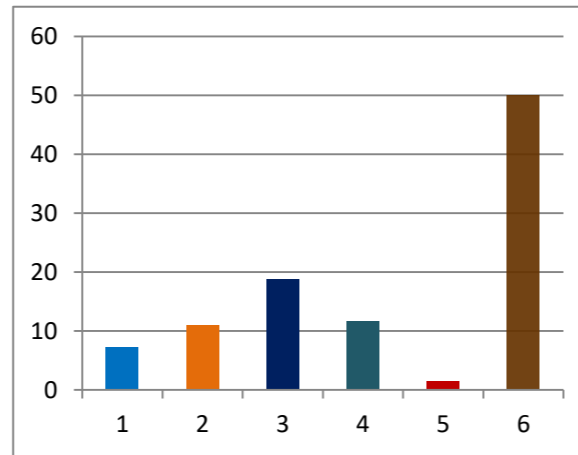

Percentage of votes secured over total electors in the constituency

- 1 INC
- 2 BJP
- 3 SHS
- 4 OTHER PARTIES
- 5 IND + NOTA
- 6 NON VOTING %

1	7.18
2	11.05
3	18.8
4	11.7
5	1.35
6	49.92