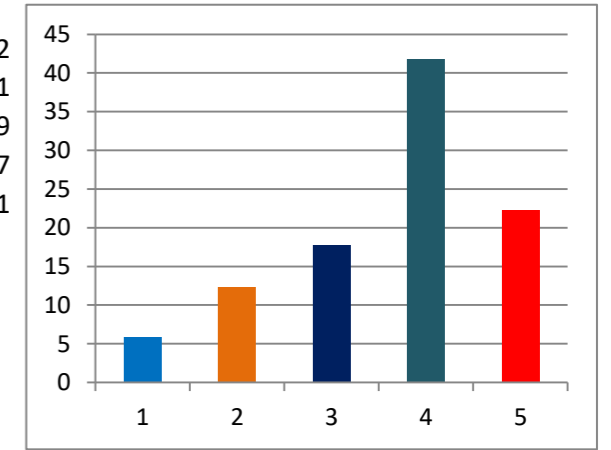

1	INC	5.92
2	BJP	12.31
3	SHS	17.79
4	OTHER PARTIES	41.77
5	IND + NOTA	22.21