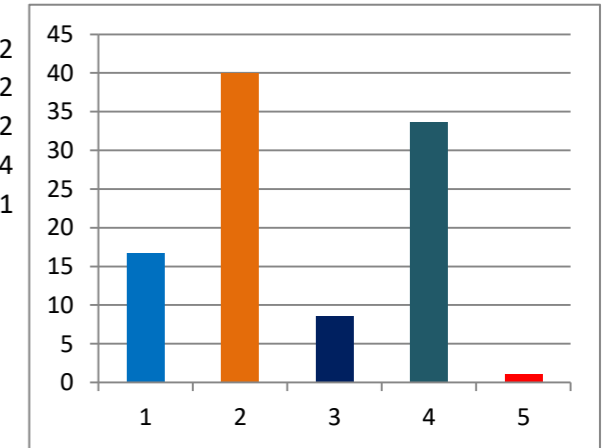

1	INC	16.72
2	SP	39.92
3	SHS	8.62
4	OTHER PARTIES	33.64
5	IND + NOTA	1.1