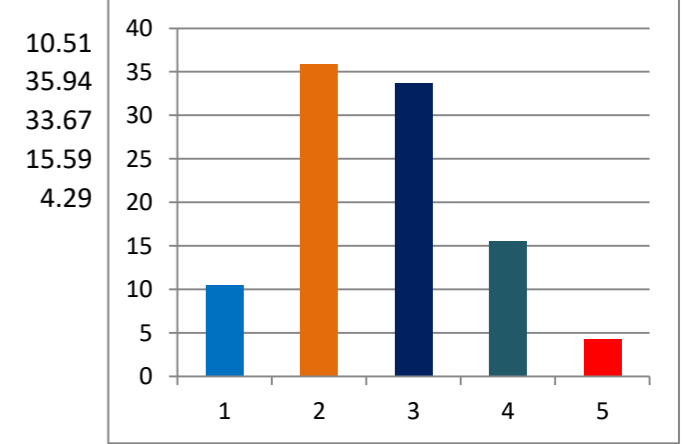

(TOTAL ELECTORS 36924 VOTES SECURED 21603)

% of votes secured

SL NO	CANDIDATE NAME	SEX	PARTY	GENERAL
1	Anita Dinesh Panchal	F	BJP	7764
2	KAMINI RAHUL SHEWALE	F	SHS	7273
3	Samiksha Santosh Vichare	F	INC	2271
4	RUPALI SACHIN DATE	F	NCP	1783
5	Rohini Ramesh Kadam	F	MNS	975
6	SANGITA VISHNU DHASAL	F	BBM	570
7	Rubina Sadik Shaikh	F	IND	228
8	Anjali Prasenjeet Mohite	F	IND	125
9	TARA VISHNU SHINDE	F	IND	50
10	Ashwini Mahendra Jadhav	F	RPI(A)	42
11	SHARMISHTHA MADHUKAR KODAG	F	IND	30
12	NOTA			492

Over total electors in constituency	Over total votes polled in constituency
21.03	35.94
19.70	33.67
6.15	10.51
4.83	8.25
2.64	4.51
1.54	2.64
0.62	1.06
0.34	0.58
0.14	0.23
0.11	0.19
0.08	0.14
1.33	2.28