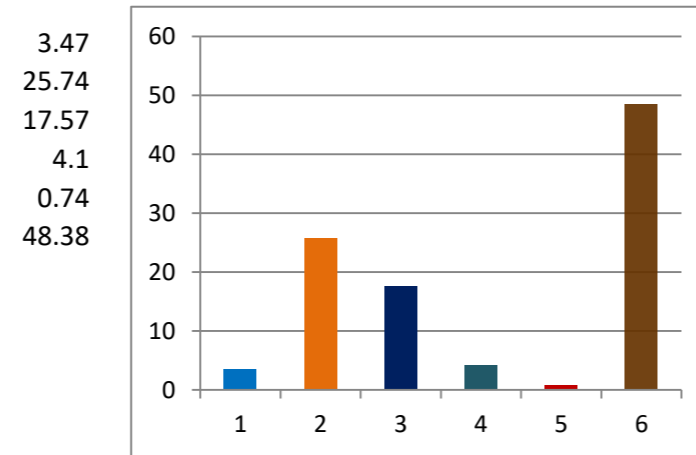

Percentage of votes secured over total electors in the constituency

- 1 INC
- 2 SP
- 3 SHS
- 4 OTHER PARTIES
- 5 NOTA
- 6 NON VOTING %

- 1 INC
- 2 SP
- 3 SHS
- 4 OTHER PARTIES
- 5 NOTA