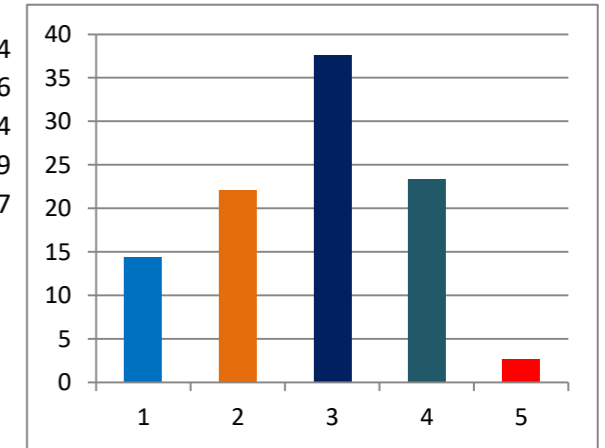

TOTAL ELECTORS	28255
VOTES POLLED	14150
VOTES NOT POLLED	14105
VOTING PERCENTAGE	50.08
NON VOTING PERCENTAGE	49.92

Percentage of votes secured over total electors in the constituency

- 1 INC
- 2 BJP
- 3 SHS
- 4 OTHER PARTIES
- 5 IND + NOTA
- 6 NON VOTING %

1	7.18
2	11.05
3	18.8
4	11.7
5	1.35
6	49.92

Percentage of votes secured over total votes polled in the constituency

- 1 INC
- 2 BJP
- 3 SHS
- 4 OTHER PARTIES
- 5 IND + NOTA

1	14.34
2	22.06
3	37.54
4	23.39
5	2.67