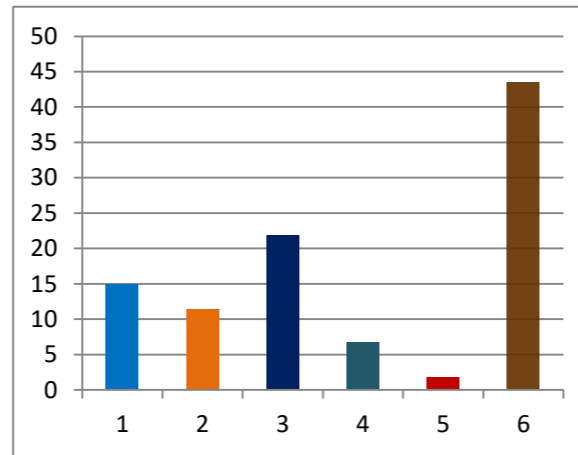

Percentage of votes secured over total electors in the constituency

1	INC	14.89
2	RPI(A)	11.33
3	SHS	21.82
4	OTHER PARTIES	6.77
5	IND + NOTA	1.78
6	NON VOTING %	43.41