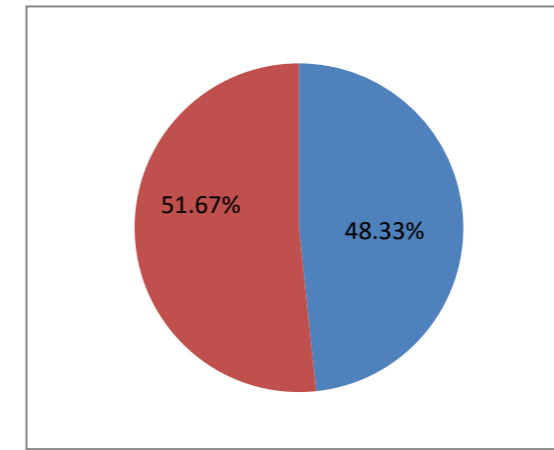

Over total electors in constituency

Over total votes polled in constituency

24.26	45.87
9.69	18.31
6.97	13.17
3.96	7.48
3.02	5.70
1.50	2.83
1.38	2.61
0.34	0.64
0.30	0.57
0.28	0.53
0.26	0.50
0.21	0.41
0.19	0.36
0.18	0.34

15	kavita shivprasad tripathi	F	IUML	33	0.12	0.23
16	FARIDABI NOORMOHAMMED SHAIKH	F	BSKP	19	0.07	0.13
17	NOTA			47	0.17	0.32

14542

2017 BMC ELECTION

CONSTITUENCY 135 - M EAST WARD

SAMIKSHA DEEPAK SAKRE(Winner)	2804
KAILASHI RAMKUMAR VERMA	2103
Winning Margin	701
Winning Margin as Percentage of Total Votes	2.15
Winning Margin as Percentage of Votes Polled	4.45

TOTAL ELECTORS	32617
VOTES POLLED	15763
VOTES NOT POLLED	16854
VOTING PERCENTAGE	48.33
NON VOTING PERCENTAGE	51.67

Percentage of votes secured over total electors in the constituency

1	INC	2.86
2	BJP	5.95
3	SHS	8.6
4	OTHER PARTIES	20.2
5	IND + NOTA	10.72
6	NON VOTING %	51.67