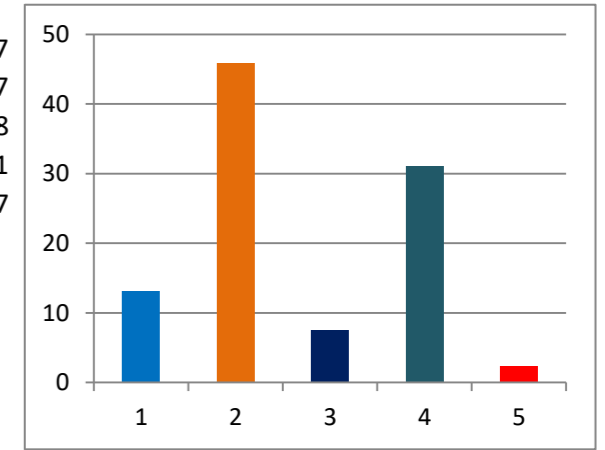

1	INC	13.17
2	SP	45.87
3	SHS	7.48
4	OTHER PARTIES	31.11
5	IND + NOTA	2.37