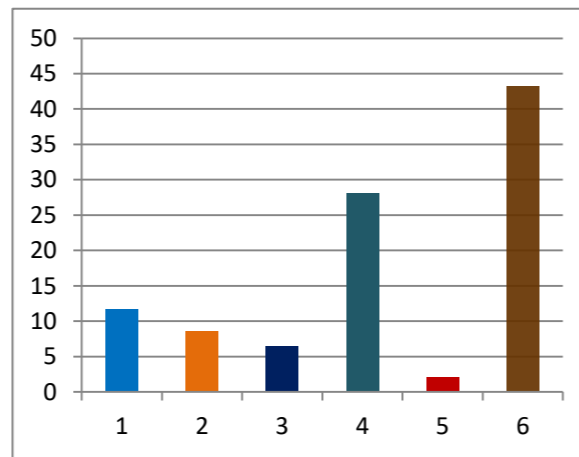

Percentage of votes secured over total electors in the constituency

1 INC	11.7
2 BJP	8.54
3 SHS	6.42
4 OTHER PARTIES	28.11
5 IND + NOTA	2.1
6 NON VOTING %	43.13