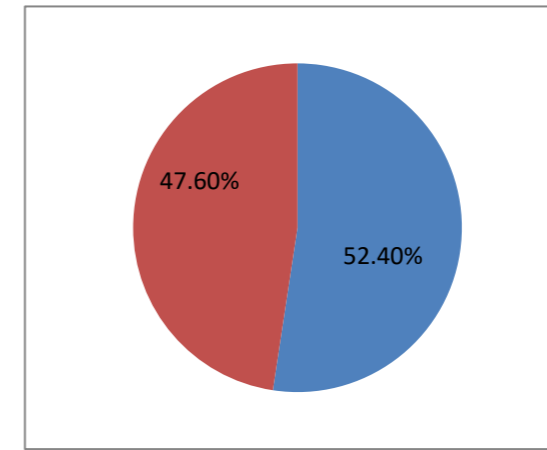

Percentage of votes secured over total votes polled in the constituency

2017 BMC ELECTION

CONSTITUENCY 140 - M EAST WARD

NADIYA MOHSIN SHAIKH (Winner)	4673
SUREKHA SHANKAR DHAYGUDE	3848
Winning Margin	825
Winning Margin as Percentage of Total Votes	1.99
Winning Margin as Percentage of Votes Polled	3.81

TOTAL ELECTORS	41379
VOTES POLLED	21681
VOTES NOT POLLED	19698
VOTING PERCENTAGE	52.40
NON VOTING PERCENTAGE	47.60