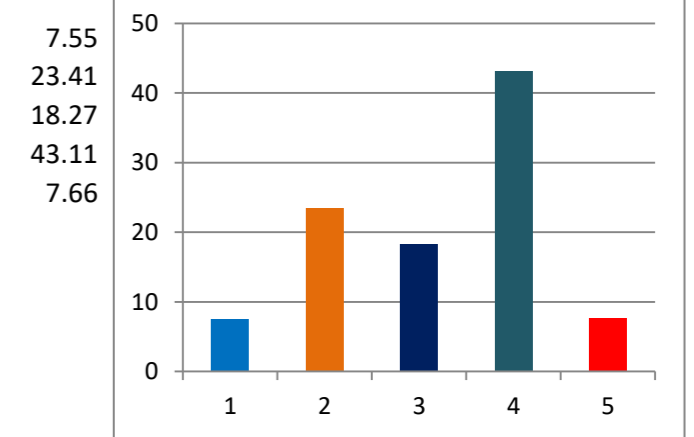

(TOTAL ELECTORS 36610 VOTES SECURED)

% of votes secured

Over total electors in constituency

Over total votes polled in constituency

SL NO	CANDIDATE NAME	SEX	PARTY	GENERAL
1	AKHTER ABDULRAJJAK QURESHI	M	SP	4782
2	Arun Vishwanath Kamble	M	BBM	3913
3	SURESH KRISHNARAO PATIL	M	SHS	3733
4	Shareef ibrahim Shaikh	M	AIMIM	2077
5	VELUSWAMY SUBHEEYA NAIDU	M	INC	1542
6	RAJENDRA WAMAN WAGHMARE	M	NCP	686
7	SATISH VISHWAMBHAR VAIDYA	M	MNS	609
8	RAMESH SURESH KAMBLE	M	BSP	534
9	CHANDRAKANT DADU NYAYNIRGUNE	M	RPI(A)	441
10	Prakash Supadu Bankar	M	IND	372
11	MOHAMMEDIRFAN KARIMAHMED SHAIKH	M	IND	292
12	MEENA BHAUSAHEB SALVE	F	IND	285
13	Ratan Piraji Nirbhavane	M	BRSP	249
14	Pravin Ambadas Dabhade	M	IND	177

Category	Over total electors in constituency	Over total votes polled in constituency
1 INC	4.21	7.55
2 SP	13.06	23.41
3 SHS	10.2	18.27
4 OTHER PARTIES	24.05	43.11
5 IND + NOTA	4.28	7.66