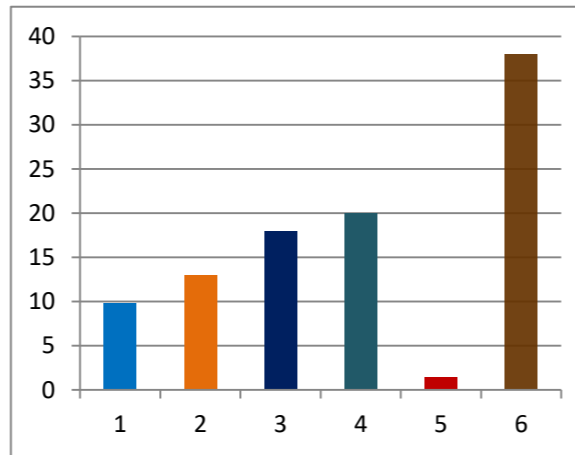

Percentage of votes secured over total electors in the constituency

- 1 INC
- 2 BJP
- 3 SHS
- 4 OTHER PARTIES
- 5 IND + NOTA
- 6 NON VOTING %

- 9.79
- 13.02
- 17.93
- 19.95
- 1.4
- 37.91