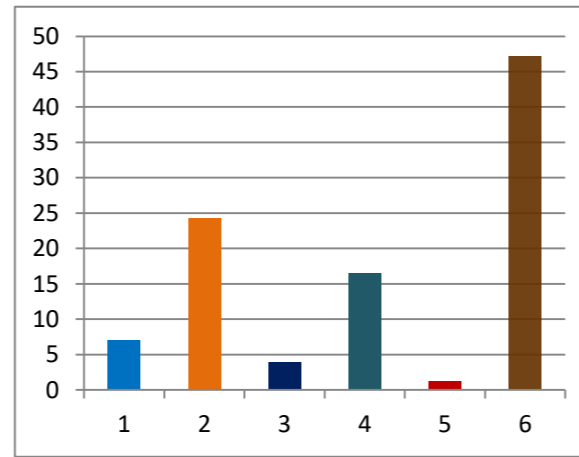

2017 BMC ELECTION

CONSTITUENCY 134 - M EAST WARD

SHAERA SHAFAHAD KHAN (Winner)	6671
SAGIRUNNISA A. KHAN	2663
Winning Margin	4008
Winning Margin as Percentage of Total Votes	14.58
Winning Margin as Percentage of Votes Polled	27.56

TOTAL ELECTORS	27493
VOTES POLLED	14542
VOTES NOT POLLED	12951
VOTING PERCENTAGE	52.89
NON VOTING PERCENTAGE	47.11

Percentage of votes secured over total electors in the constituency

1	INC	6.97
2	SP	24.26
3	SHS	3.96
4	OTHER PARTIES	16.46
5	IND + NOTA	1.24
6	NON VOTING %	47.11