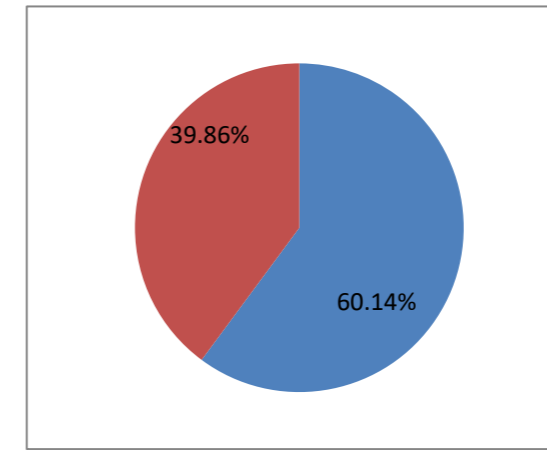

Percentage of votes secured over total votes polled in the constituency

2017 BMC ELECTION

CONSTITUENCY 145 - M EAST WARD

SHAHNAWAZ S. SHAIKH (Winner)	6123
NIMISH J. BHOSALE	5659
Winning Margin	464
Winning Margin as Percentage of Total Votes	1.24
Winning Margin as Percentage of Votes Polled	2.06

TOTAL ELECTORS	37480
VOTES POLLED	22539
VOTES NOT POLLED	14941
VOTING PERCENTAGE	60.14
NON VOTING PERCENTAGE	39.86