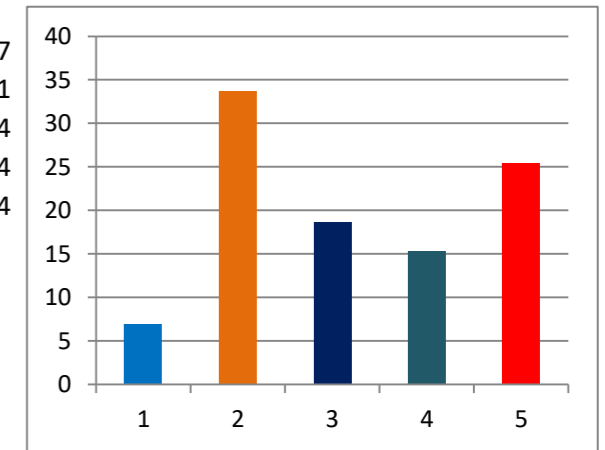

TOTAL ELECTORS	34306
VOTES POLLED	18123
VOTES NOT POLLED	16183
VOTING PERCENTAGE	52.83
NON VOTING PERCENTAGE	47.17

Percentage of votes secured over total electors in the constituency

1	INC	3.63
2	SP	17.81
3	SHS	9.85
4	OTHER PARTIES	8.11
5	IND + NOTA	13.43
6	NON VOTING %	47.17

Percentage of votes secured over total votes polled in the constituency

1	INC	6.87
2	SP	33.71
3	SHS	18.64
4	OTHER PARTIES	15.34
5	IND + NOTA	25.44

(TOTAL ELECTORS 34306)
VOTES SECURED

% of votes secured

SL NO	CANDIDATE NAME	SEX	PARTY	GENERAL	Over total electors in constituency	Over total votes polled in constituency
1	AYESHABANO AINMOHAMMED KHAN	F	SP	6110	17.81	33.71
2	REHANA MOHDIQBAL SHAIKH	F	IND	4467	13.02	24.65
3	SUNANDA ANAND SHINDE	F	SHS	3378	9.85	18.64
4	PARVEEN NASEEMAHMED KHAN	F	NCP	1395	4.07	7.70
5	SHABNAM MATINAHMED KHAN	F	INC	1245	3.63	6.87
6	Shamim bano Mohammed Tarique Khan	F	BJP	681	1.99	3.76
7	SHABANABANO SUBHAN ANSARI	F	AIMIM	488	1.42	2.69
8	NAUREENFATIMA MOHAMMADRAZA SHAIKH	F	BSKP	109	0.32	0.60
9	SHIRIN SAMIULLAH ANSARI	F	IUML	74	0.22	0.41
10	ZAINABBEE ABRAR KHAN	F	SP	32	0.09	0.18
11	RAZIYASULTANA IMRAN KHAN	F	IND	12	0.03	0.07
12	NOTA			132	0.38	0.73