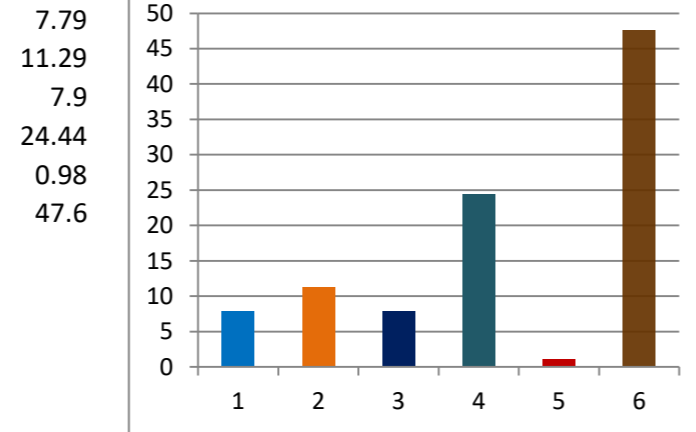

Percentage of votes secured over total electors in the constituency

- 1 INC
- 2 NCP
- 3 SHS
- 4 OTHER PARTIES
- 5 NOTA
- 6 NON VOTING %

- 1 INC
- 2 NCP
- 3 SHS
- 4 OTHER PARTIES
- 5 NOTA