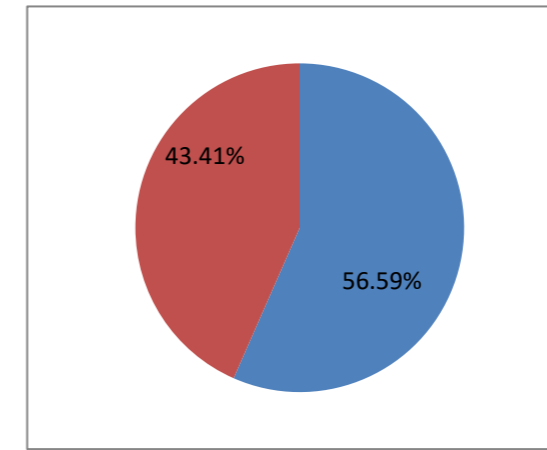

Percentage of votes secured over total votes polled in the constituency

2017 BMC ELECTION

CONSTITUENCY 147 - M EAST WARD

ANJALI SANJAY NAIK (Winner)	7565
SEEMA RAJENDRA MAHULKAR	5163
Winning Margin	2402
Winning Margin as Percentage of Total Votes	6.93
Winning Margin as Percentage of Votes Polled	12.24

TOTAL ELECTORS	34666
VOTES POLLED	19618
VOTES NOT POLLED	15048
VOTING PERCENTAGE	56.59
NON VOTING PERCENTAGE	43.41