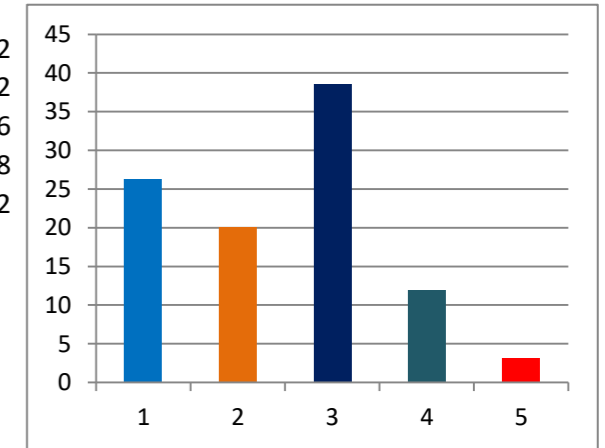

1	INC	26.32
2	RPI (A)	20.02
3	SHS	38.56
4	OTHER PARTIES	11.98
5	IND + NOTA	3.12