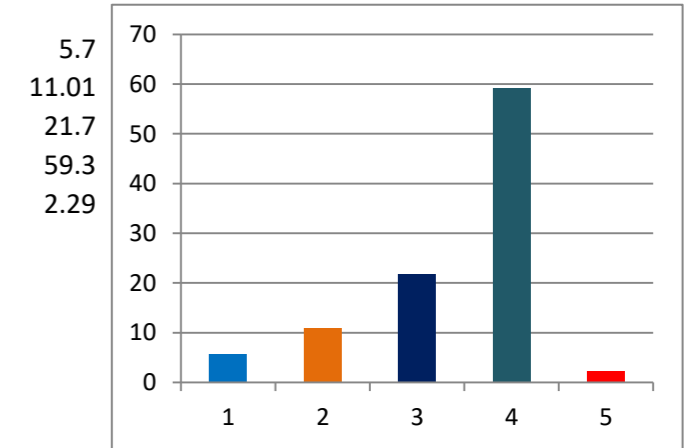

(TOTAL ELECTORS 32621 VOTES SECURED)

% of votes secured

SL NO	CANDIDATE NAME	SEX	PARTY	GENERAL
1	Rutuja Rhadayanath Tari	F	SHS	4031
2	Ayesha MehmoodQadri Sayyed	F	AIMIM	3882
3	Chhaya Sumersingh Patil	F	MNS	2853
4	ILASBI PAIGAMBAR MUJAWAR	F	NCP	2613
5	PURVA PRADIP HARAM	F	BJP	2045
6	shilpa satish belamkar	F	INC	1059
7	SUSHMA MAHAVIR SONWANE	F	BSP	835
8	MANISHA PRABHAKAR PATIL	F	INC	665
9	DIPIKA SANDEEP AGRE	F	BSP	171
10	SANGITA SHRIPATI NARALE	F	IND	170
11	NOTA			255

Over total electors in constituency	Over total votes polled in constituency
12.36	21.70
11.90	20.89
8.75	15.36
8.01	14.06
6.27	11.01
3.25	5.70
2.56	4.49
2.04	3.58
0.52	0.92
0.52	0.92
0.78	1.37