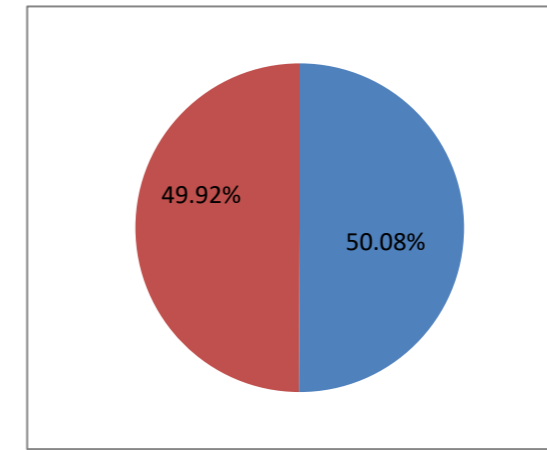

Percentage of votes secured over total votes polled in the constituency

2017 BMC ELECTION

CONSTITUENCY 142 - M EAST WARD

VAISHALI NAVIN SHEWALE (Winner)	5312
SUREKHA CHANDRAKANT ALDAR	3122
Winning Margin	2190
Winning Margin as Percentage of Total Votes	7.75
Winning Margin as Percentage of Votes Polled	15.48

TOTAL ELECTORS	28255
VOTES POLLED	14150
VOTES NOT POLLED	14105
VOTING PERCENTAGE	50.08
NON VOTING PERCENTAGE	49.92