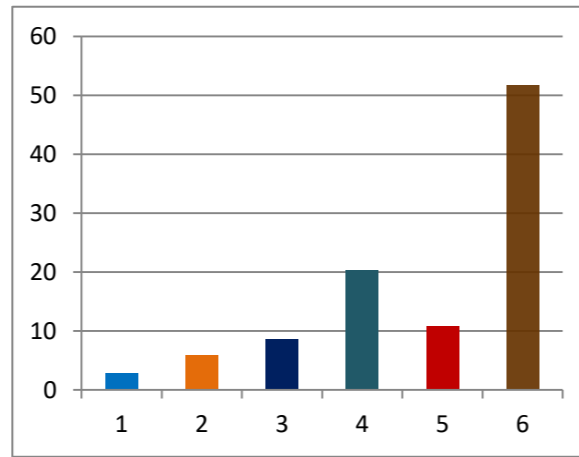

Over total electors in constituency

Over total votes polled in constituency

24.26	45.87
9.69	18.31
6.97	13.17
3.96	7.48
3.02	5.70
1.50	2.83
1.38	2.61
0.34	0.64
0.30	0.57
0.28	0.53
0.26	0.50
0.21	0.41
0.19	0.36
0.18	0.34

15	kavita shivprasad tripathi	F	IUML	33	0.12	0.23
16	FARIDABI NOORMOHAMMED SHAIKH	F	BSKP	19	0.07	0.13
17	NOTA			47	0.17	0.32

14542

2017 BMC ELECTION

CONSTITUENCY 135 - M EAST WARD

SAMIKSHA DEEPAK SAKRE(Winner)	2804
KAILASHI RAMKUMAR VERMA	2103
Winning Margin	701
Winning Margin as Percentage of Total Votes	2.15
Winning Margin as Percentage of Votes Polled	4.45

TOTAL ELECTORS	32617
VOTES POLLED	15763
VOTES NOT POLLED	16854
VOTING PERCENTAGE	48.33
NON VOTING PERCENTAGE	51.67

Percentage of votes secured over total electors in the constituency

1	INC	2.86
2	BJP	5.95
3	SHS	8.6
4	OTHER PARTIES	20.2
5	IND + NOTA	10.72
6	NON VOTING %	51.67