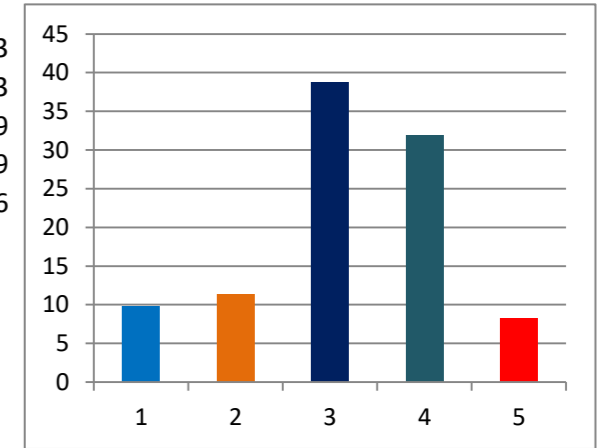

1	INC	9.83
2	RPI(A)	11.33
3	SHS	38.69
4	OTHER PARTIES	31.89
5	IND + NOTA	8.26