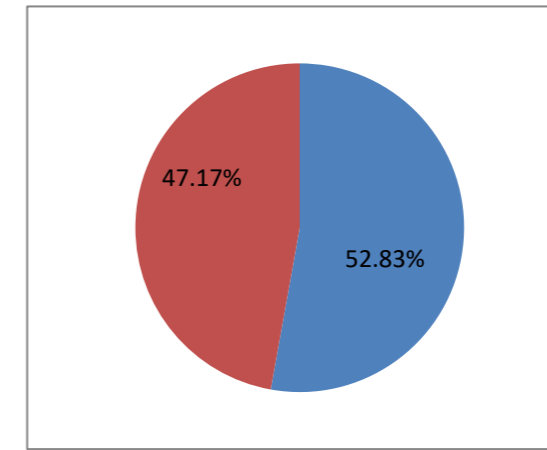

Percentage of votes secured over total votes polled in the constituency

2017 BMC ELECTION

CONSTITUENCY 138 - M EAST WARD

AYESHABANO A. KHAN (Winner)	6110
REHANA MOHDIQBAL SHAIKH	4467
Winning Margin	1643
Winning Margin as Percentage of Total Votes	4.79
Winning Margin as Percentage of Votes Polled	9.07

TOTAL ELECTORS	34306
VOTES POLLED	18123
VOTES NOT POLLED	16183
VOTING PERCENTAGE	52.83
NON VOTING PERCENTAGE	47.17