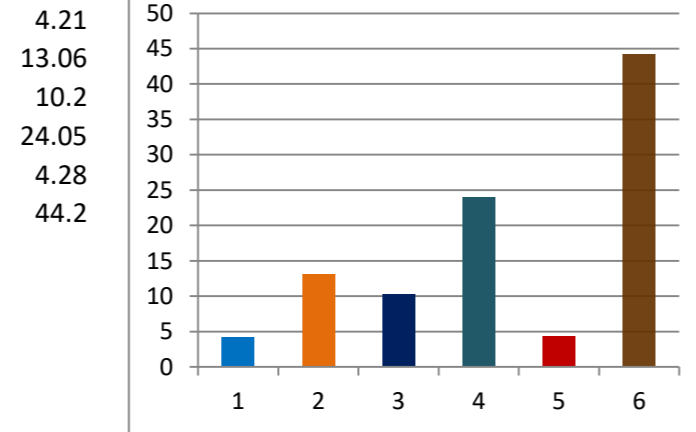

Percentage of votes secured over total electors in the constituency

- 1 INC
- 2 SP
- 3 SHS
- 4 OTHER PARTIES
- 5 IND + NOTA
- 6 NON VOTING %

- 1 INC
- 2 SP
- 3 SHS
- 4 OTHER PARTIES
- 5 IND + NOTA