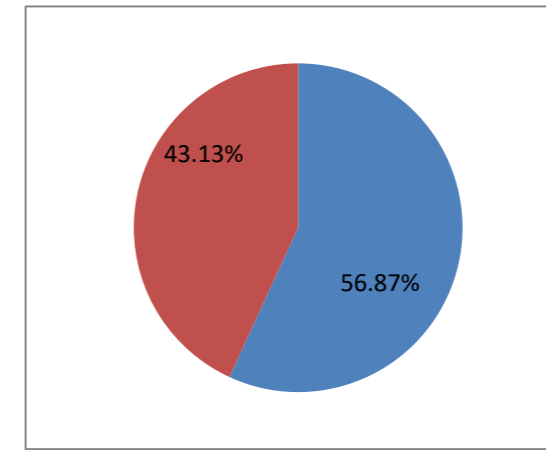

Percentage of votes secured over total votes polled in the constituency

2017 BMC ELECTION

CONSTITUENCY 141 - M EAST WARD

VITTHAL GOVIND LOKARE (Winner)	3642
DINESH H. PANCHAL	2658
Winning Margin	984
Winning Margin as Percentage of Total Votes	3.16
Winning Margin as Percentage of Votes Polled	5.56

TOTAL ELECTORS	31136
VOTES POLLED	17706
VOTES NOT POLLED	13430
VOTING PERCENTAGE	56.87
NON VOTING PERCENTAGE	43.13