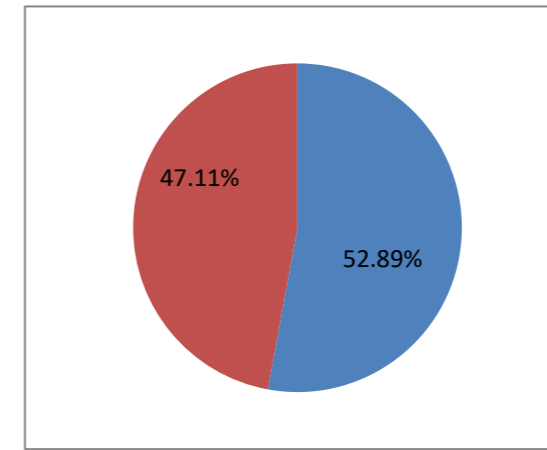

2017 BMC ELECTION

CONSTITUENCY 134 - M EAST WARD

SHAERA SHAFAHAD KHAN (Winner)	6671
SAGIRUNNISA A. KHAN	2663
Winning Margin	4008
Winning Margin as Percentage of Total Votes	14.58
Winning Margin as Percentage of Votes Polled	27.56

TOTAL ELECTORS	27493
VOTES POLLED	14542
VOTES NOT POLLED	12951
VOTING PERCENTAGE	52.89
NON VOTING PERCENTAGE	47.11

Percentage of votes secured over total electors in the constituency

1	INC	6.97
2	SP	24.26
3	SHS	3.96
4	OTHER PARTIES	16.46
5	IND + NOTA	1.24
6	NON VOTING %	47.11